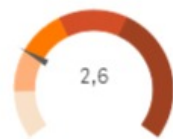

# Timor-Leste - Risk Class: Medium

COUNTRY PROFILE 2023 - SCORES

Country

Timor-Leste

- SCORES
- TRENDS
- PEERS

WB Income Group: Lower middle income  
UN Region: Asia

Rank  
**75**

Hazard & Exposure Vulnerability Lack of Coping Ca

Rank  
**101**

Rank  
**65**

Rank  
**49**