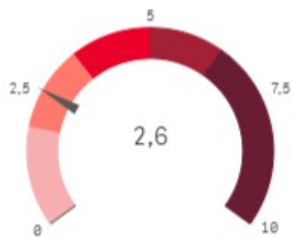

Korea Republic of - Risk Class: Low

COUNTRY PROFILE 2023 - SCORES

Country

South Korea

SCORES **TRENDS** **PEERS**

WB Income Group: High income
UN Region: Asia

Rank
132

Hazard & Exposure Vulnerability Lack of Coping Ca