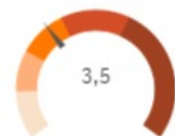

Korea Republic of - Risk Class: Low

COUNTRY PROFILE 2023 - SCORES

Country

South Korea

SCORES **TRENDS** **PEERS**

WB Income Group: High income
UN Region: Asia

Rank
132

Hazard & Exposure Vulnerability Lack of Coping Ca