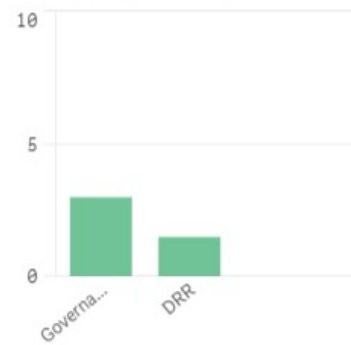

Korea Republic of - Risk Class: Low

COUNTRY PROFILE 2023 - SCORES

Country

South Korea

SCORES **TRENDS** **PEERS**

WB Income Group: High income
UN Region: Asia

Rank
132

Hazard & Exposure Vulnerability Lack of Coping Ca

Rank
67

Rank
117

Rank
176

Hazard & Exposure

Natural

Socio-Economic

Institutional

Human