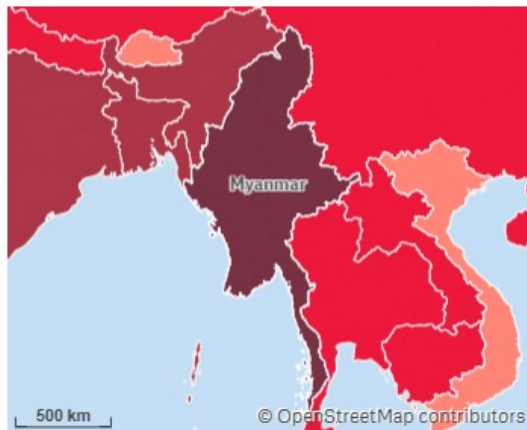

Myanmar - Risk Class: Very High

COUNTRY PROFILE 2023 - SCORES

Country

Myanmar

SCORES | TRENDS | PEERS

WB Income Group: Lower middle income
UN Region: Asia

Rank
16

Hazard & Exposure Vulnerability Lack of Coping Ca

Rank
1

Rank
37

Rank
41

Hazard & Exposure

Natural

Socio-Economic

Institutional

Human