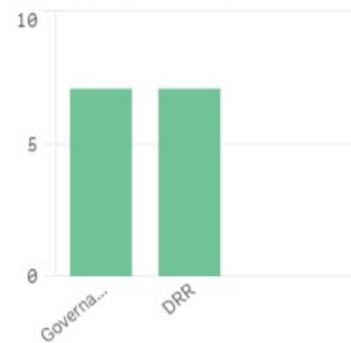

Myanmar - Risk Class: Very High

COUNTRY PROFILE 2023 - SCORES

Country

Myanmar

SCORES | TRENDS | PEERS

WB Income Group: Lower middle income
UN Region: Asia

Rank
16

Hazard & Exposure Vulnerability Lack of Coping Ca

Rank
1

Rank
37

Rank
41

Hazard & Exposure

Natural

Socio-Economic

Institutional

Human

Vulnerable Groups

Infrastructure

Vulnerability

Lack of Coping Capacity