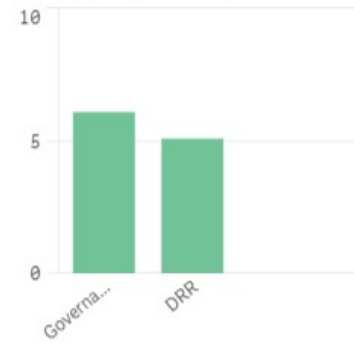

149

Vulnerability

Rank

148

Lack of Coping Ca

Rank

79

SCORES **TRENDS** **PEERS**

WB Income Group: Lower middle income
UN Region: Asia

Hazard & Exposure

Natural

Socio-Economic

Institutional

Human

Vulnerable Groups

Infrastructure