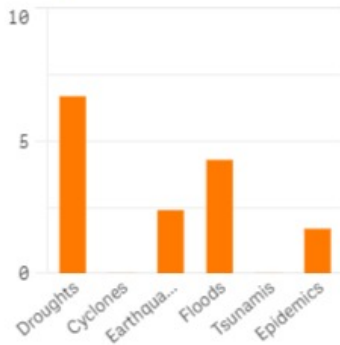

Hazard & Exposure

Natural

Socio-Economic