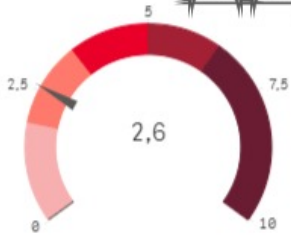

Mongolia - Risk Class: Low

COUNTRY PROFILE 2023 - SCORES

Country

Mongolia

Rank

132

Hazard & Exposure

Rank

149

Vulnerability

Rank

148

Lack of Coping Ca

Rank

79

SCORES **TRENDS** **PEERS**