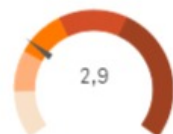

Lao PDR - Risk Class: Medium

COUNTRY PROFILE 2023 - SCORES

Country

Lao PDR

SCORES | TRENDS | PEERS

WB Income Group: Lower middle income
UN Region: Asia

Rank
79

Hazard & Exposure Vulnerability Lack of Coping Ca