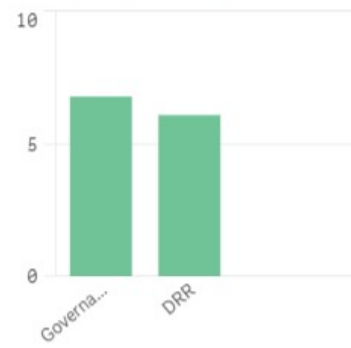

Lao PDR - Risk Class: Medium

COUNTRY PROFILE 2023 - SCORES

Country

Lao PDR

SCORES | TRENDS | PEERS

WB Income Group: Lower middle income
UN Region: Asia

Rank
79

Hazard & Exposure Vulnerability Lack of Coping Ca

Rank
88

Rank
104

Rank
44

Hazard & Exposure

Natural

Socio-Economic

Institutional

Human